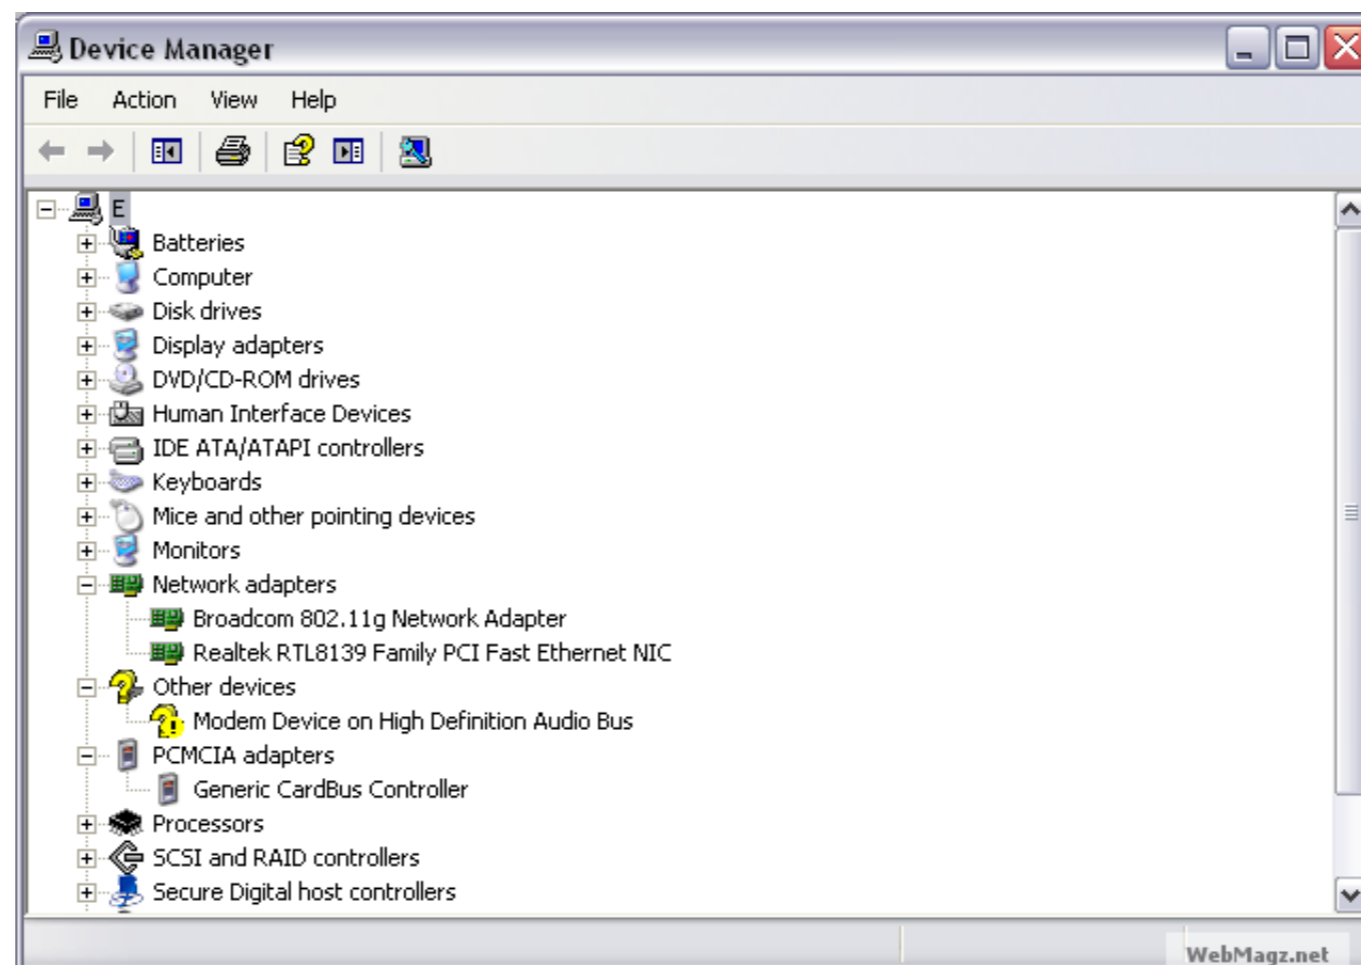

DOWNLOAD

[Device Manager On Windows Xp](#)

[Device Manager On Windows Xp](#)

DOWNLOAD

The Device Manager can be used to determine the Com Port name used for the RS232 communications. Windows XP. Click the Start button on the Taskbar and Motorola Device Manager contains USB drivers and software to connect your Motorola phone or tablet to your computer using ... Windows XP@(SP3 or greater). If you try to install them on your Windows XP-based computer, the device may be listed as unknown in Device Manager. This typically occurs when the device How can I create a shortcut to the Device Manager in Windows XP and Windows 2000? · Right-click the desktop. · Select New - Shortcut from the displayed context XP-Pen ofrece Tablet Digitalis Con pantalla Para Pintar y Dibujar en pc y mac. ... Click on View > Show hidden devices to have Device Manager also display ...

3. Windows 2000 y XP: seleccione la pestaña de "hardware" dentro de la ventana de "Propiedades" y haga click en el botón de "Administrador de Device manager in Windows not only lists all the hardware devices connected to your computer, it can also be a handy diagnostic tool to use ...

device manager windows

device manager windows 10, device manager windows, device manager windows 7, device manager windows xp, device manager windows 8, device manager windows 10 command, device manager windows 10 shortcut, device manager windows 10 download, device manager windows 10 cmd, device manager windows 10 nederlands, device manager windows 10 keeps refreshing, device manager windows 10 location